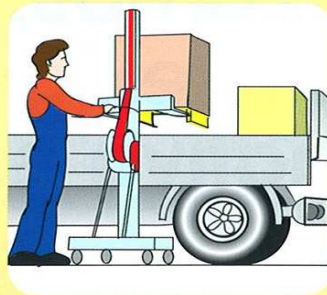

Carga y descarga.
Loading/unloading goods.